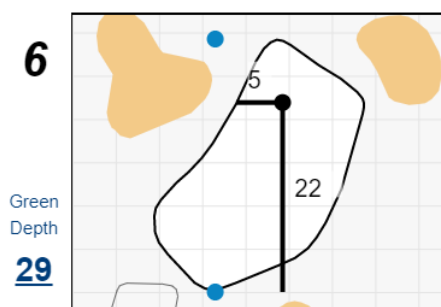

# Round 2 - Sunday, July 10th, 2022

**Chilliwack Mens Open**

**Chilliwack Golf Club**

Each side of a complete square on the green represents 5 yards. / Blue dots represent green front and back.