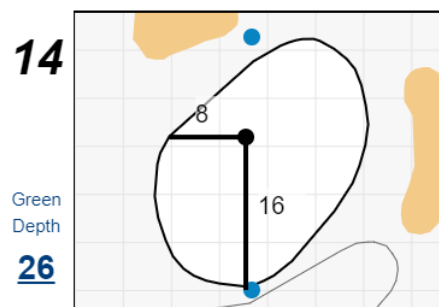

# Round 2 - Sunday, July 10th, 2022

**Chilliwack Mens Open**

**Chilliwack Golf Club**

Each side of a complete square on the green represents 5 yards. / Blue dots represent green front and back.