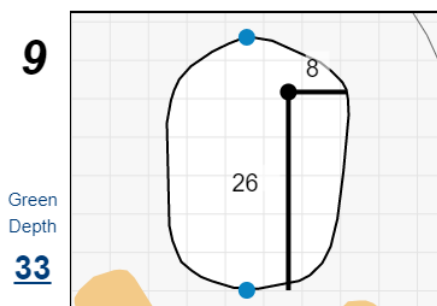

# Round 2 - Sunday, July 10th, 2022

**Chilliwack Mens Open**

**Chilliwack Golf Club**

Each side of a complete square on the green represents 5 yards. / Blue dots represent green front and back.