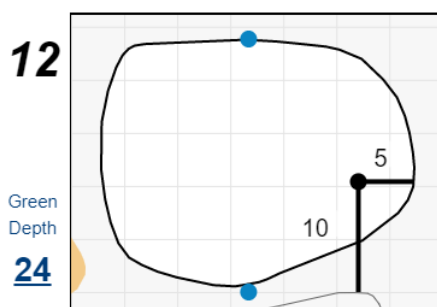

# Round 2 - Sunday, July 10th, 2022

**Chilliwack Mens Open**

**Chilliwack Golf Club**

Each side of a complete square on the green represents 5 yards. / Blue dots represent green front and back.