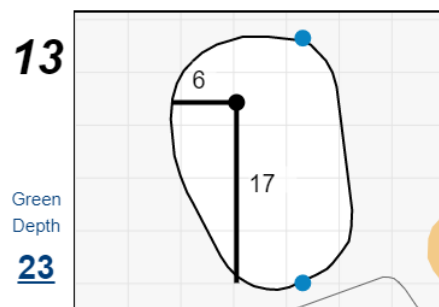

# Round 2 - Sunday, July 10th, 2022

**Chilliwack Mens Open**

**Chilliwack Golf Club**

Each side of a complete square on the green represents 5 yards. / Blue dots represent green front and back.