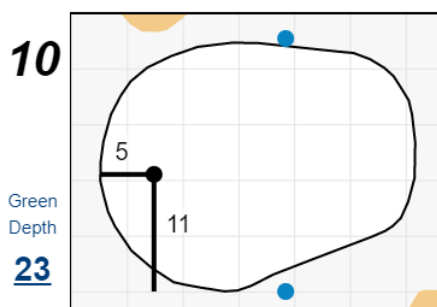

# Round 2 - Sunday, July 10th, 2022

**Chilliwack Mens Open**

**Chilliwack Golf Club**

Each side of a complete square on the green represents 5 yards. / Blue dots represent green front and back.