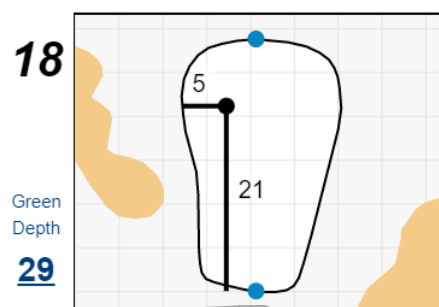

# Round 2 - Sunday, July 10th, 2022

**Chilliwack Mens Open**

**Chilliwack Golf Club**

Each side of a complete square on the green represents 5 yards. / Blue dots represent green front and back.