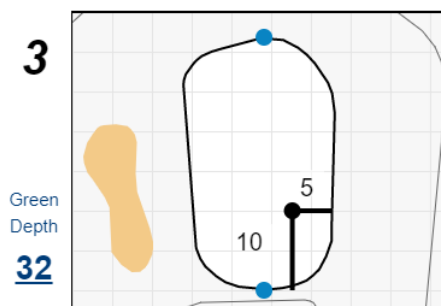

# Round 2 - Sunday, July 10th, 2022

**Chilliwack Mens Open**

**Chilliwack Golf Club**

Each side of a complete square on the green represents 5 yards. / Blue dots represent green front and back.