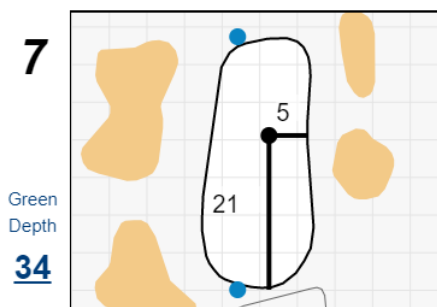

# Round 2 - Sunday, July 10th, 2022

**Chilliwack Mens Open**

**Chilliwack Golf Club**

Each side of a complete square on the green represents 5 yards. / Blue dots represent green front and back.