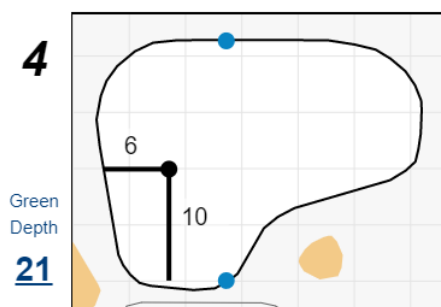

# Round 2 - Sunday, July 10th, 2022

**Chilliwack Mens Open**

**Chilliwack Golf Club**

Each side of a complete square on the green represents 5 yards. / Blue dots represent green front and back.