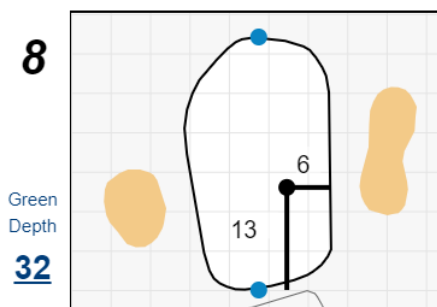

# Round 2 - Sunday, July 10th, 2022

**Chilliwack Mens Open**

**Chilliwack Golf Club**

Each side of a complete square on the green represents 5 yards. / Blue dots represent green front and back.