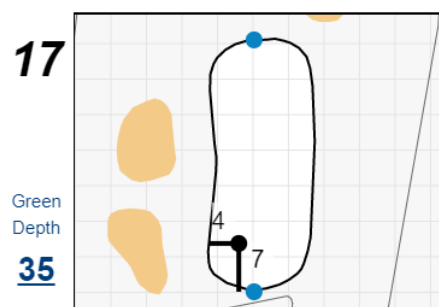

# Round 2 - Sunday, July 10th, 2022

**Chilliwack Mens Open**

**Chilliwack Golf Club**

Each side of a complete square on the green represents 5 yards. / Blue dots represent green front and back.