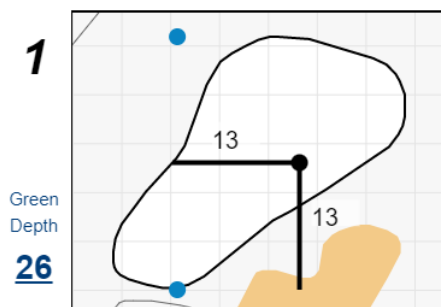

# Round 2 - Sunday, July 10th, 2022

**Chilliwack Mens Open**

**Chilliwack Golf Club**

Each side of a complete square on the green represents 5 yards. / Blue dots represent green front and back.