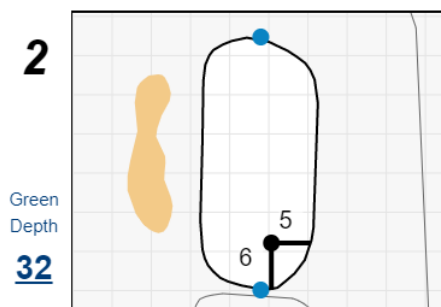

# Round 2 - Sunday, July 10th, 2022

**Chilliwack Mens Open**

**Chilliwack Golf Club**

Each side of a complete square on the green represents 5 yards. / Blue dots represent green front and back.