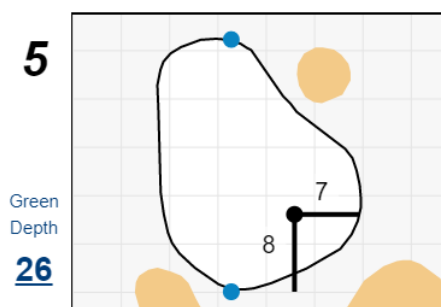

# Round 2 - Sunday, July 10th, 2022

**Chilliwack Mens Open**

**Chilliwack Golf Club**

Each side of a complete square on the green represents 5 yards. / Blue dots represent green front and back.