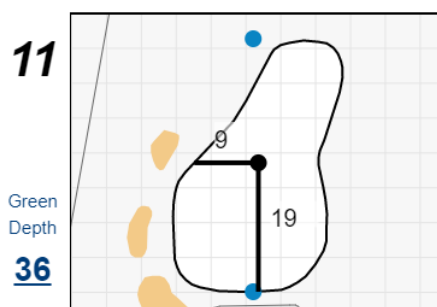

# Round 2 - Sunday, July 10th, 2022

**Chilliwack Mens Open**

**Chilliwack Golf Club**

Each side of a complete square on the green represents 5 yards. / Blue dots represent green front and back.