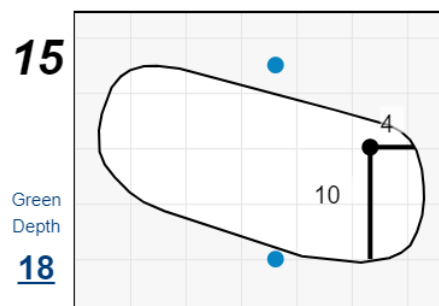

# Round 2 - Sunday, July 10th, 2022

**Chilliwack Mens Open**

**Chilliwack Golf Club**

Each side of a complete square on the green represents 5 yards. / Blue dots represent green front and back.