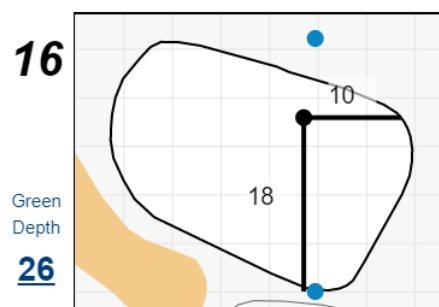

# Round 2 - Sunday, July 10th, 2022

**Chilliwack Mens Open**

**Chilliwack Golf Club**

Each side of a complete square on the green represents 5 yards. / Blue dots represent green front and back.