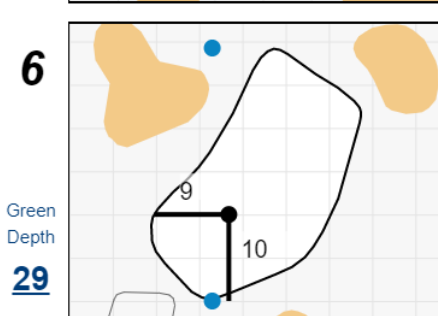

Round 1 - Saturday, July 9th, 2022

Chilliwack Mens Open

Chilliwack Golf Club

Each side of a complete square on the green represents 5 yards. / Blue dots represent green front and back.