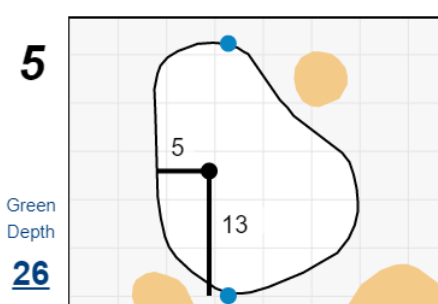

Round 1 - Saturday, July 9th, 2022

Chilliwack Mens Open

Chilliwack Golf Club

Each side of a complete square on the green represents 5 yards. / Blue dots represent green front and back.