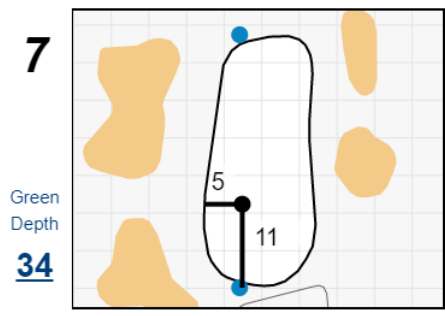

Round 1 - Saturday, July 9th, 2022

Chilliwack Mens Open

Chilliwack Golf Club

Each side of a complete square on the green represents 5 yards. / Blue dots represent green front and back.