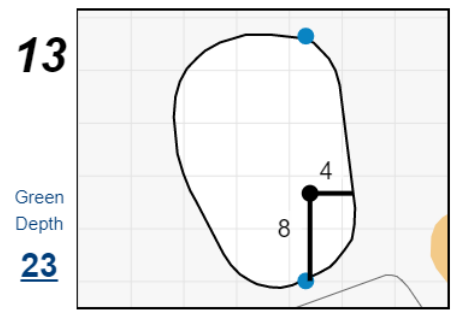

Round 1 - Saturday, July 9th, 2022

Chilliwack Mens Open

Chilliwack Golf Club

Each side of a complete square on the green represents 5 yards. / Blue dots represent green front and back.