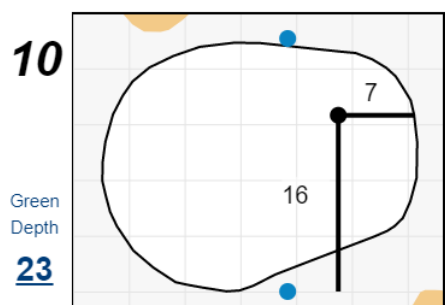

Round 1 - Saturday, July 9th, 2022

Chilliwack Mens Open

Chilliwack Golf Club

Each side of a complete square on the green represents 5 yards. / Blue dots represent green front and back.