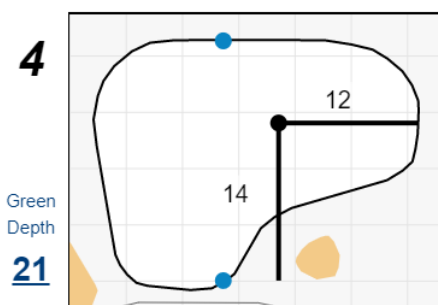

Round 1 - Saturday, July 9th, 2022

Chilliwack Mens Open

Chilliwack Golf Club

Each side of a complete square on the green represents 5 yards. / Blue dots represent green front and back.