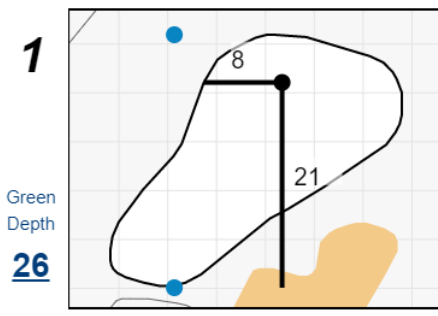

Round 1 - Saturday, July 9th, 2022

Chilliwack Mens Open

Chilliwack Golf Club

Each side of a complete square on the green represents 5 yards. / Blue dots represent green front and back.