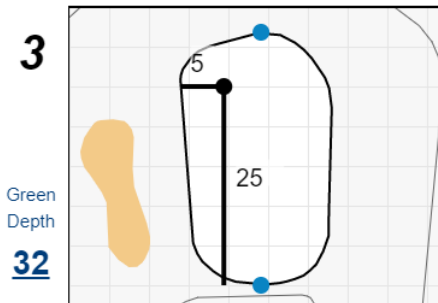

Round 1 - Saturday, July 9th, 2022

Chilliwack Mens Open

Chilliwack Golf Club

Each side of a complete square on the green represents 5 yards. / Blue dots represent green front and back.