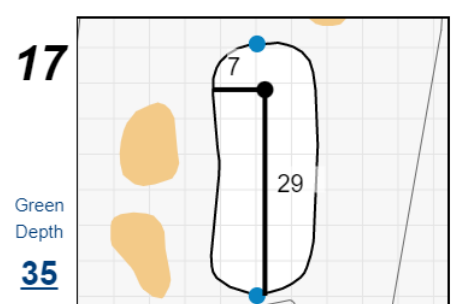

Round 1 - Saturday, July 9th, 2022

Chilliwack Mens Open

Chilliwack Golf Club

Each side of a complete square on the green represents 5 yards. / Blue dots represent green front and back.