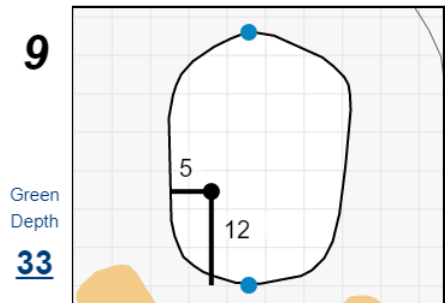

Round 1 - Saturday, July 9th, 2022

Chilliwack Mens Open

Chilliwack Golf Club

Each side of a complete square on the green represents 5 yards. / Blue dots represent green front and back.