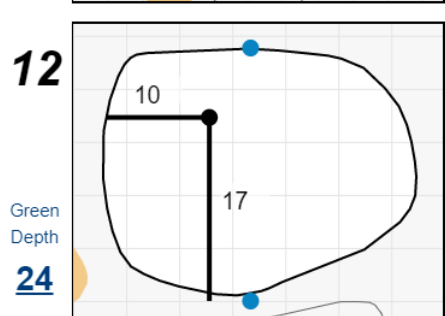

Round 1 - Saturday, July 9th, 2022

Chilliwack Mens Open

Chilliwack Golf Club

Each side of a complete square on the green represents 5 yards. / Blue dots represent green front and back.