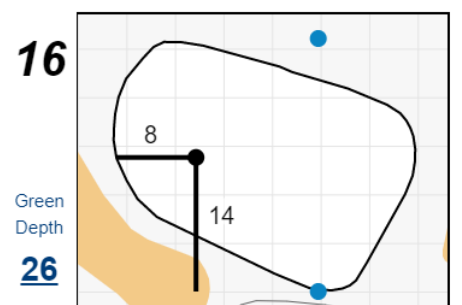

Round 1 - Saturday, July 9th, 2022

Chilliwack Mens Open

Chilliwack Golf Club

Each side of a complete square on the green represents 5 yards. / Blue dots represent green front and back.