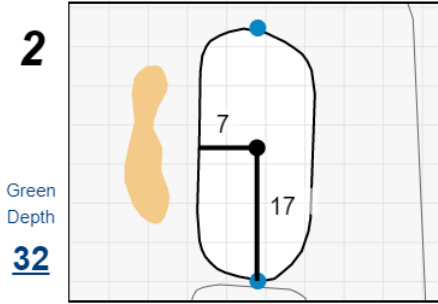

Round 1 - Saturday, July 9th, 2022

Chilliwack Mens Open

Chilliwack Golf Club

Each side of a complete square on the green represents 5 yards. / Blue dots represent green front and back.