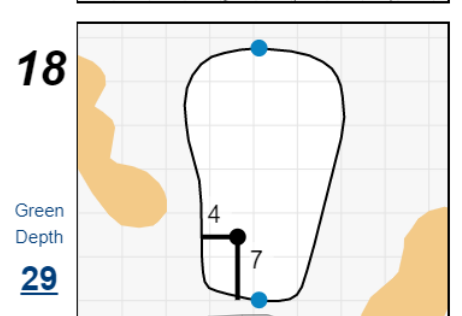

Round 1 - Saturday, July 9th, 2022

Chilliwack Mens Open

Chilliwack Golf Club

Each side of a complete square on the green represents 5 yards. / Blue dots represent green front and back.