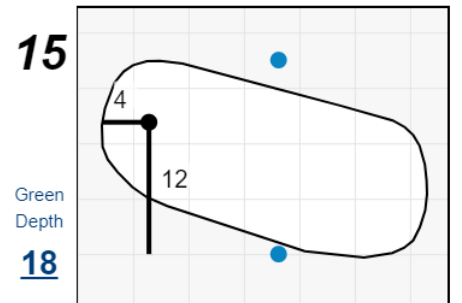

Round 1 - Saturday, July 9th, 2022

Chilliwack Mens Open

Chilliwack Golf Club

Each side of a complete square on the green represents 5 yards. / Blue dots represent green front and back.