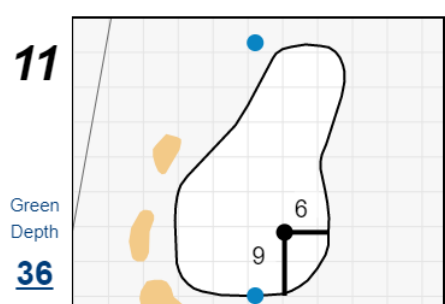

Round 1 - Saturday, July 9th, 2022

Chilliwack Mens Open

Chilliwack Golf Club

Each side of a complete square on the green represents 5 yards. / Blue dots represent green front and back.