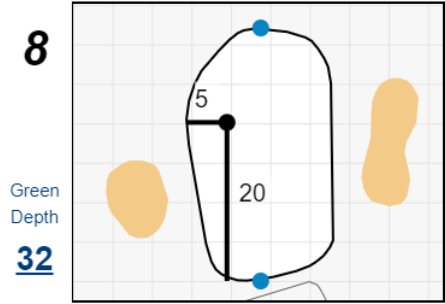

Round 1 - Saturday, July 9th, 2022

Chilliwack Mens Open

Chilliwack Golf Club

Each side of a complete square on the green represents 5 yards. / Blue dots represent green front and back.