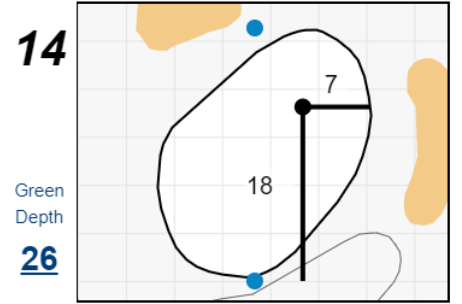

Round 1 - Saturday, July 9th, 2022

Chilliwack Mens Open

Chilliwack Golf Club

Each side of a complete square on the green represents 5 yards. / Blue dots represent green front and back.