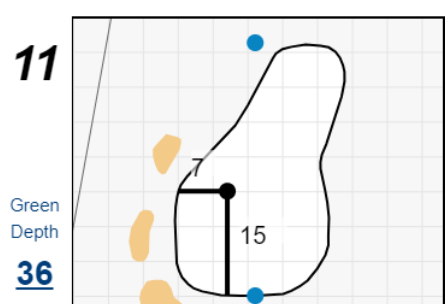

## Chilliwack Golf Club

Each side of a complete square on the green represents 5 yards. / Blue dots represent green front and back.