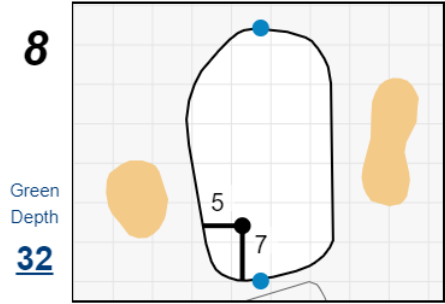

## Chilliwack Golf Club

Each side of a complete square on the green represents 5 yards. / Blue dots represent green front and back.