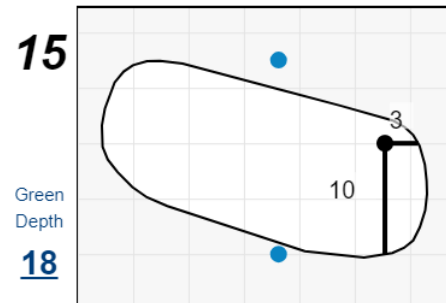

## Chilliwack Golf Club

Each side of a complete square on the green represents 5 yards. / Blue dots represent green front and back.