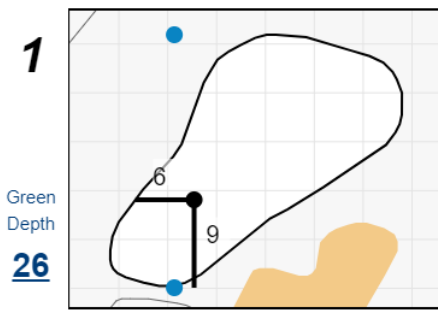

Round 2 - Sunday, July 7th, 2024

Chilliwack Mens Open