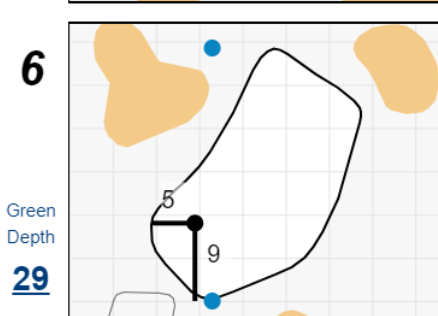

Round 2 - Sunday, July 7th, 2024

Chilliwack Mens Open