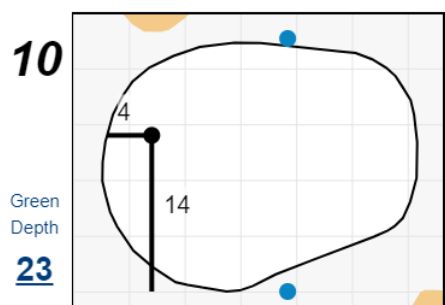

## Chilliwack Golf Club

Each side of a complete square on the green represents 5 yards. / Blue dots represent green front and back.