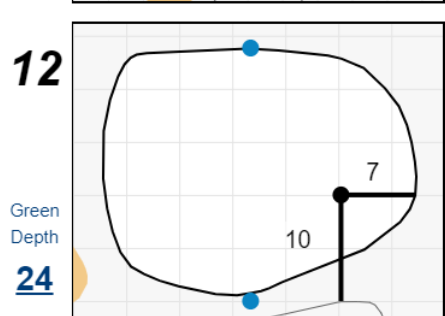

## Chilliwack Golf Club

Each side of a complete square on the green represents 5 yards. / Blue dots represent green front and back.