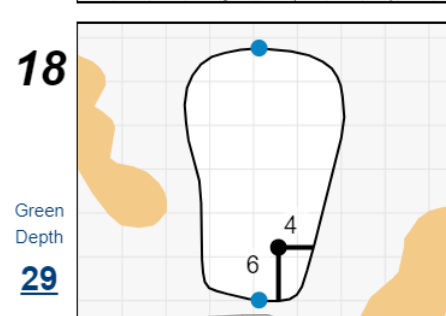

## Chilliwack Golf Club

Each side of a complete square on the green represents 5 yards. / Blue dots represent green front and back.