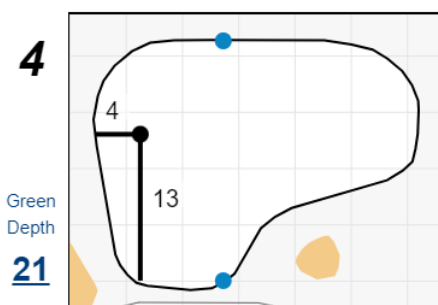

Round 2 - Sunday, July 7th, 2024

Chilliwack Mens Open