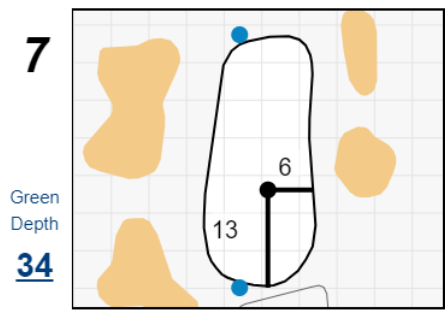

## Chilliwack Golf Club

Each side of a complete square on the green represents 5 yards. / Blue dots represent green front and back.