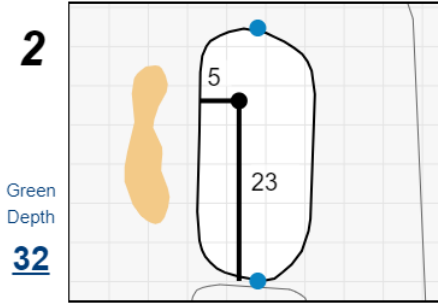

Round 2 - Sunday, July 7th, 2024

Chilliwack Mens Open