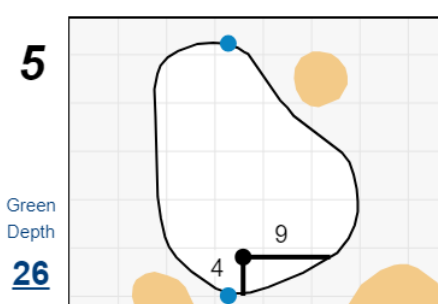

Round 2 - Sunday, July 7th, 2024

Chilliwack Mens Open