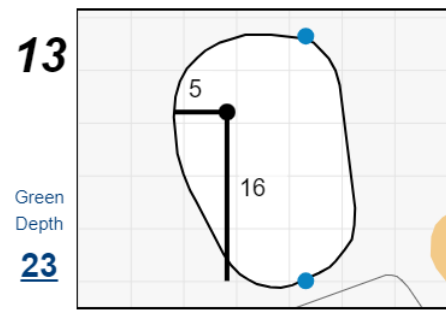

## Chilliwack Golf Club

Each side of a complete square on the green represents 5 yards. / Blue dots represent green front and back.