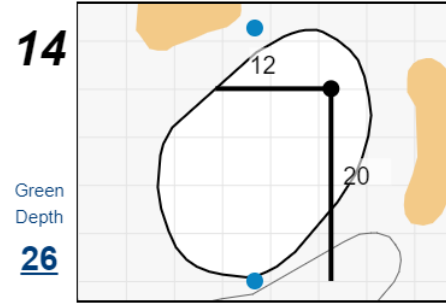

## Chilliwack Golf Club

Each side of a complete square on the green represents 5 yards. / Blue dots represent green front and back.