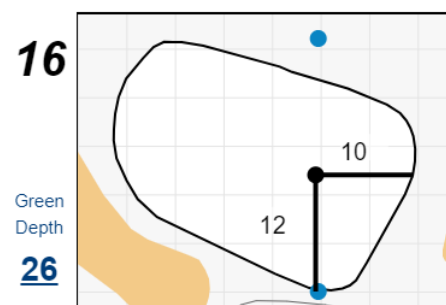

## Chilliwack Golf Club

Each side of a complete square on the green represents 5 yards. / Blue dots represent green front and back.