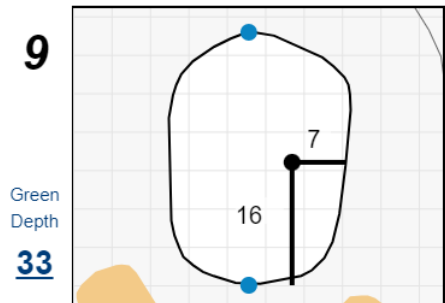

## Chilliwack Golf Club

Each side of a complete square on the green represents 5 yards. / Blue dots represent green front and back.