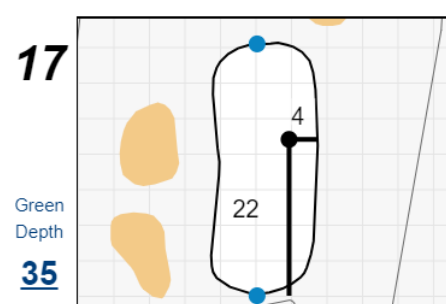

## Chilliwack Golf Club

Each side of a complete square on the green represents 5 yards. / Blue dots represent green front and back.