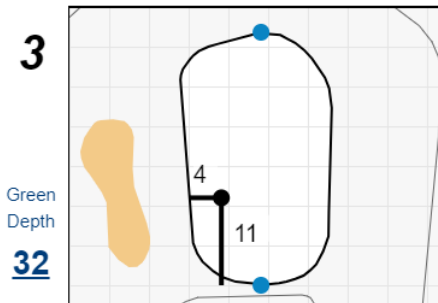

Round 2 - Sunday, July 7th, 2024

Chilliwack Mens Open